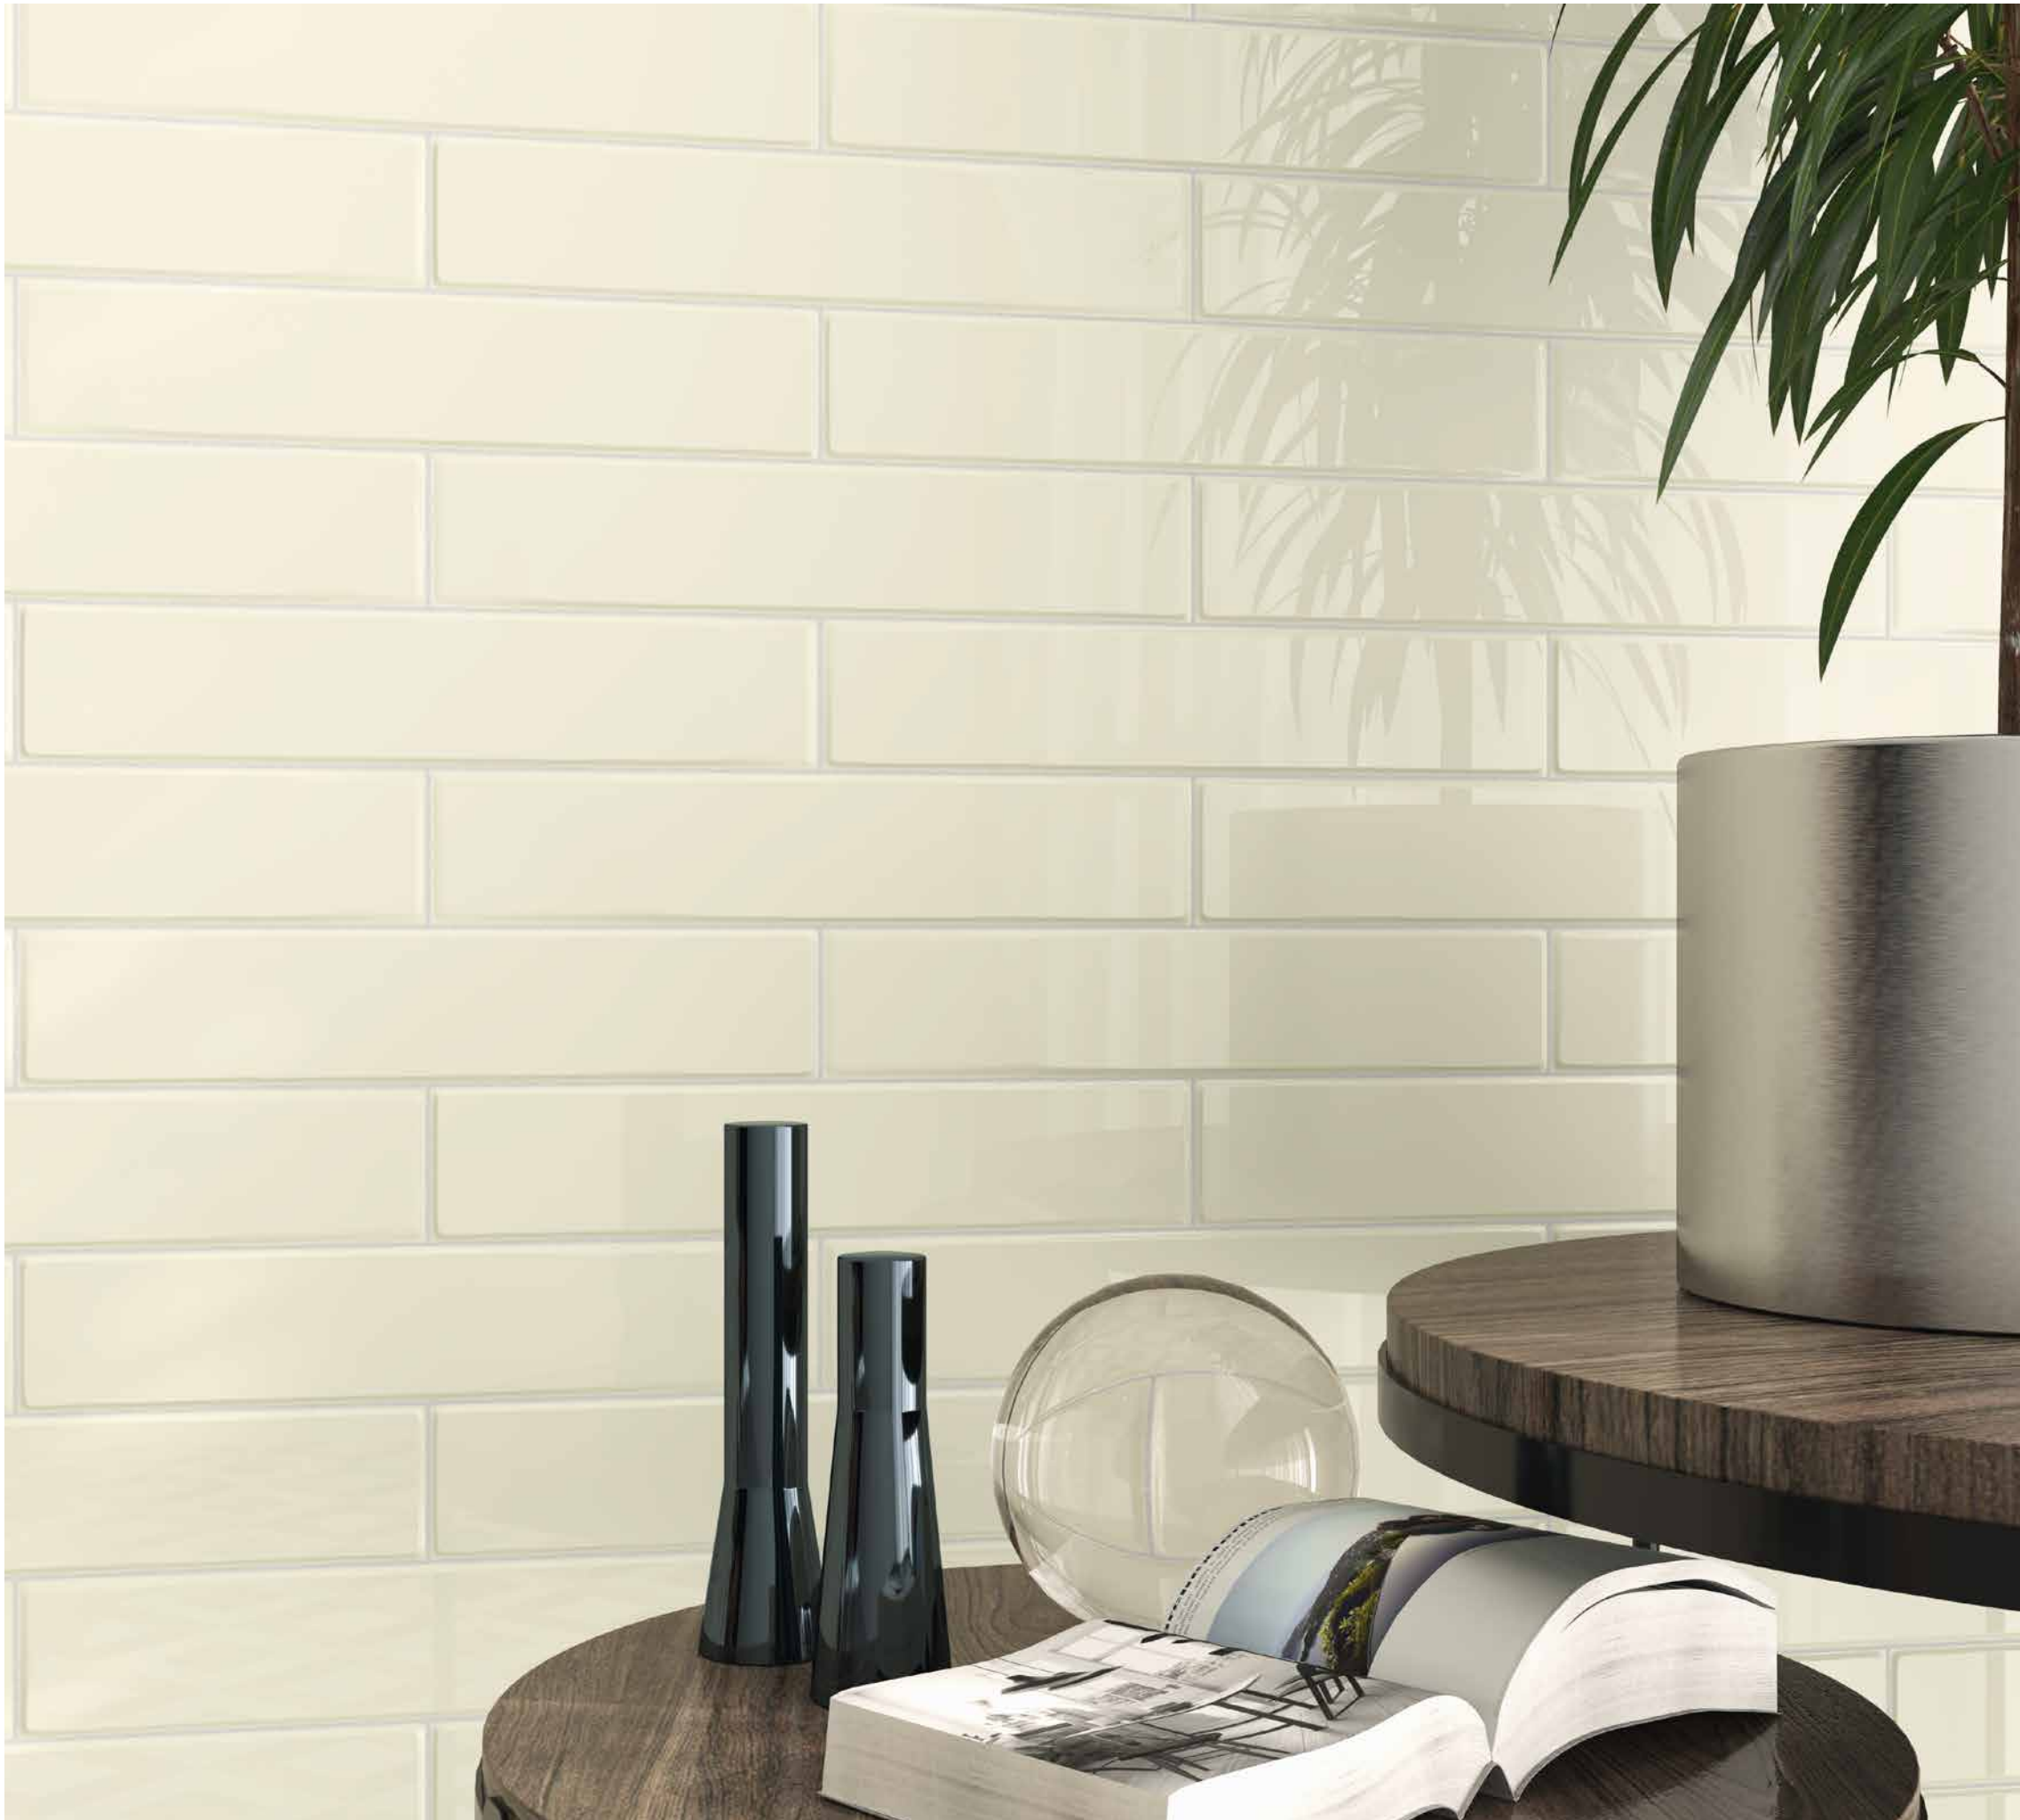

# Farrow

**Skylight Glossy**  
*5 x 25 cm / 2" x 10"*